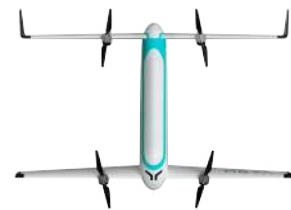

■ BEYOND
AERO LOGISTICS

MOYA eVTOL

A 100% electric vertical
take-off and landing cargo
and crop dusting drone.

MOYA

PRODUCT SPECIFICATIONS

APRIL 2024

DIMENSIONS

Rear wing span	7,4 m / 24.2 ft
Front wing span	7,1 m / 23.3 ft
Total length	5,1 m / 16.7 ft
Height	1,8 m / 5.9 ft
Payload	200 kg / 440 lbs
Cruise speed	150 km/h / 93 mph
Airframe materials	mainly composite

ELECTRIC PROPULSION

Range	110 km / 60 nm
Configuration type	eVTOL

HYBRID PROPULSION

Range	300 km / 157 nm
Configuration type	VTOL

Calculated values yet to be tested.

In flight view

Landed view

In flight view